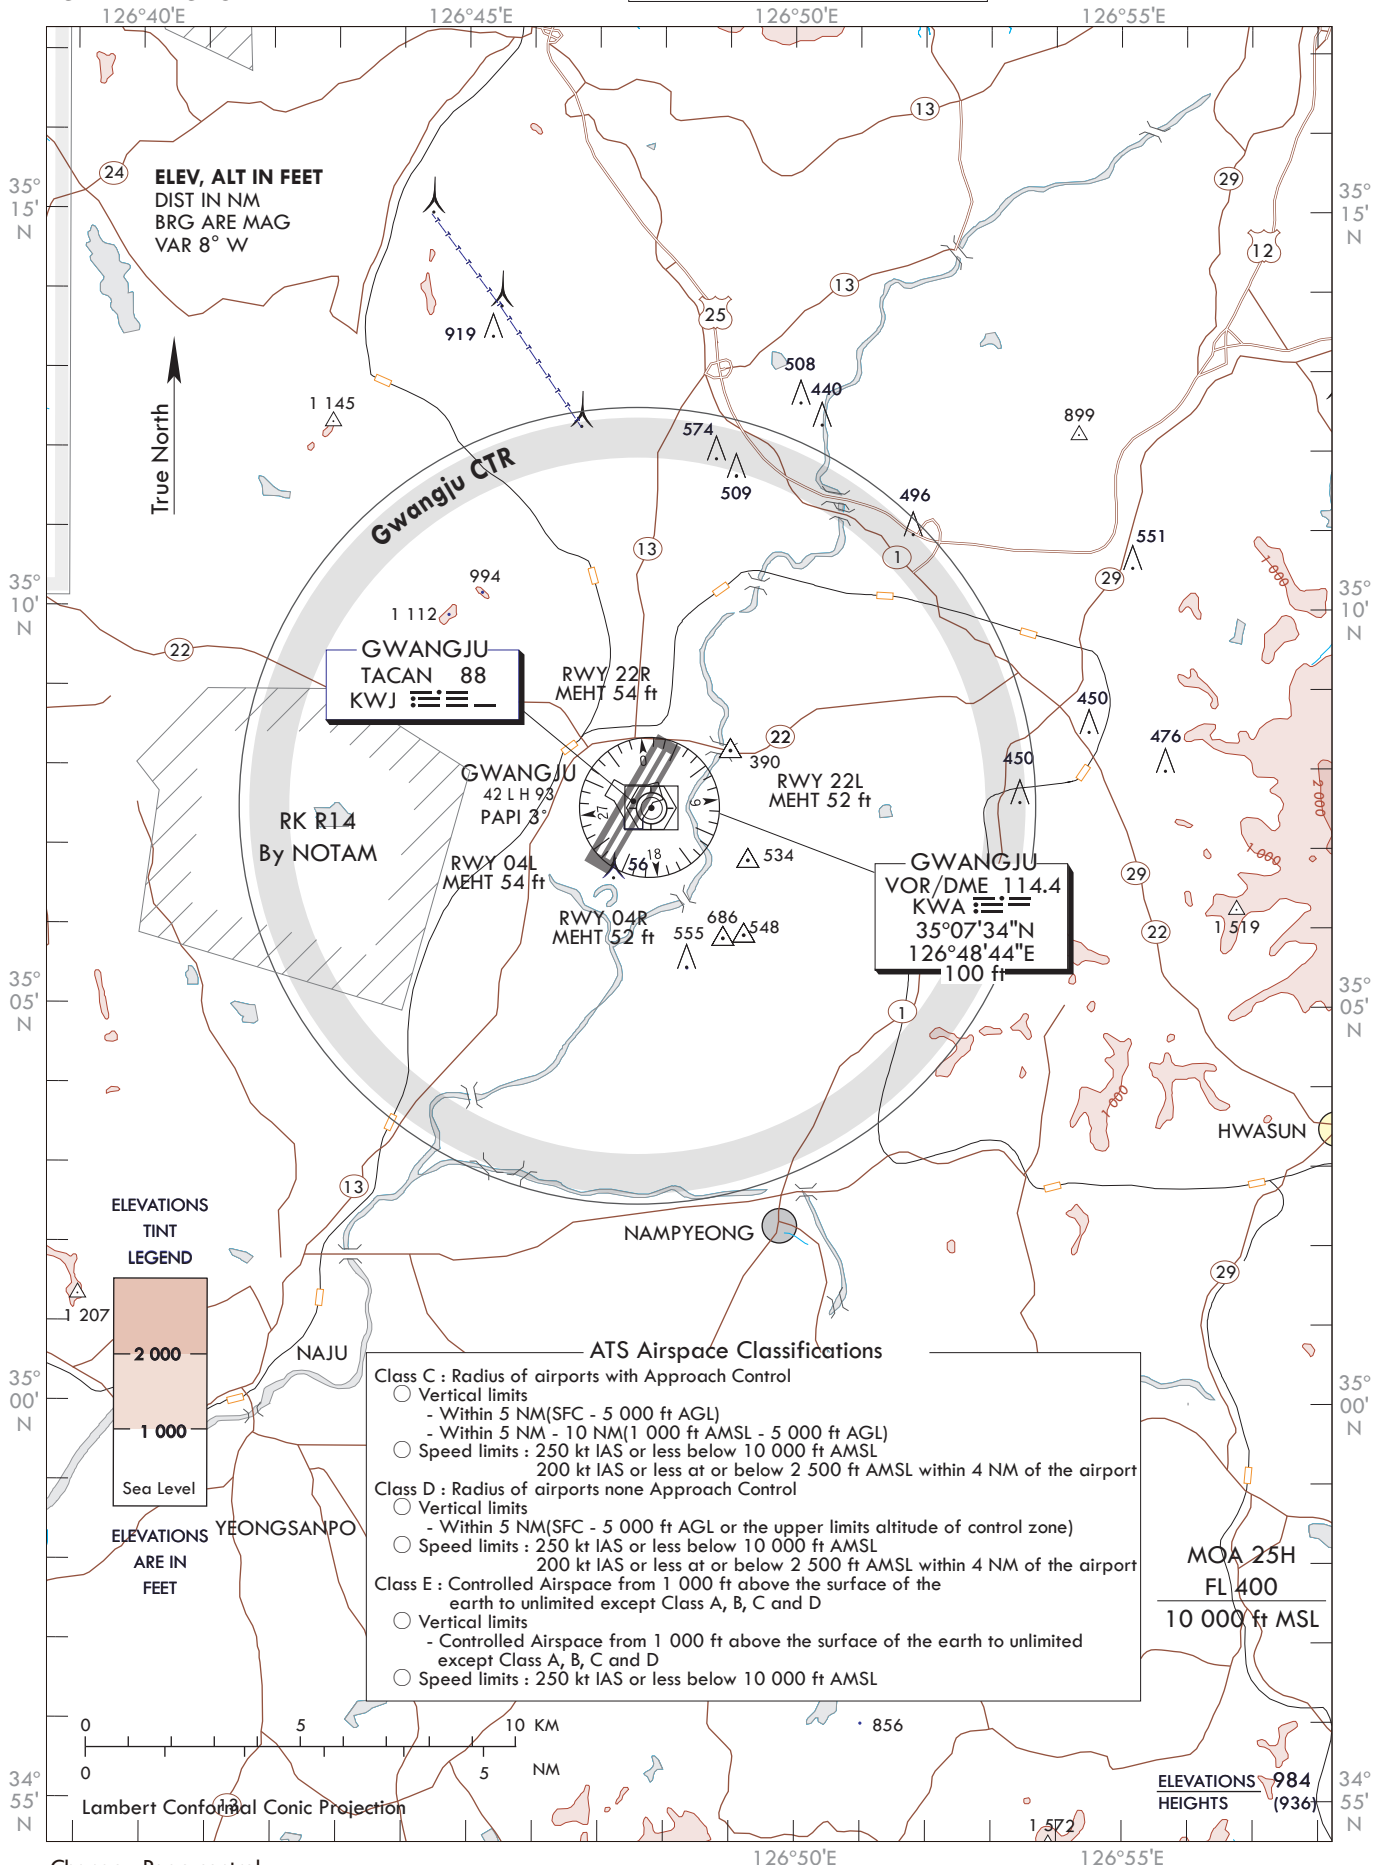

**VISUAL
APPROACH
CHART - ICAO**

**AD ELEV 48 ft
HEIGHTS RELATED
TO AD ELEV**

GWANGJU APP	130.0	228.9
DEP	124.0	347.2
TWR	118.05	254.6

GWANGJU/Gwangju(RKJJ)

Change : Page control.